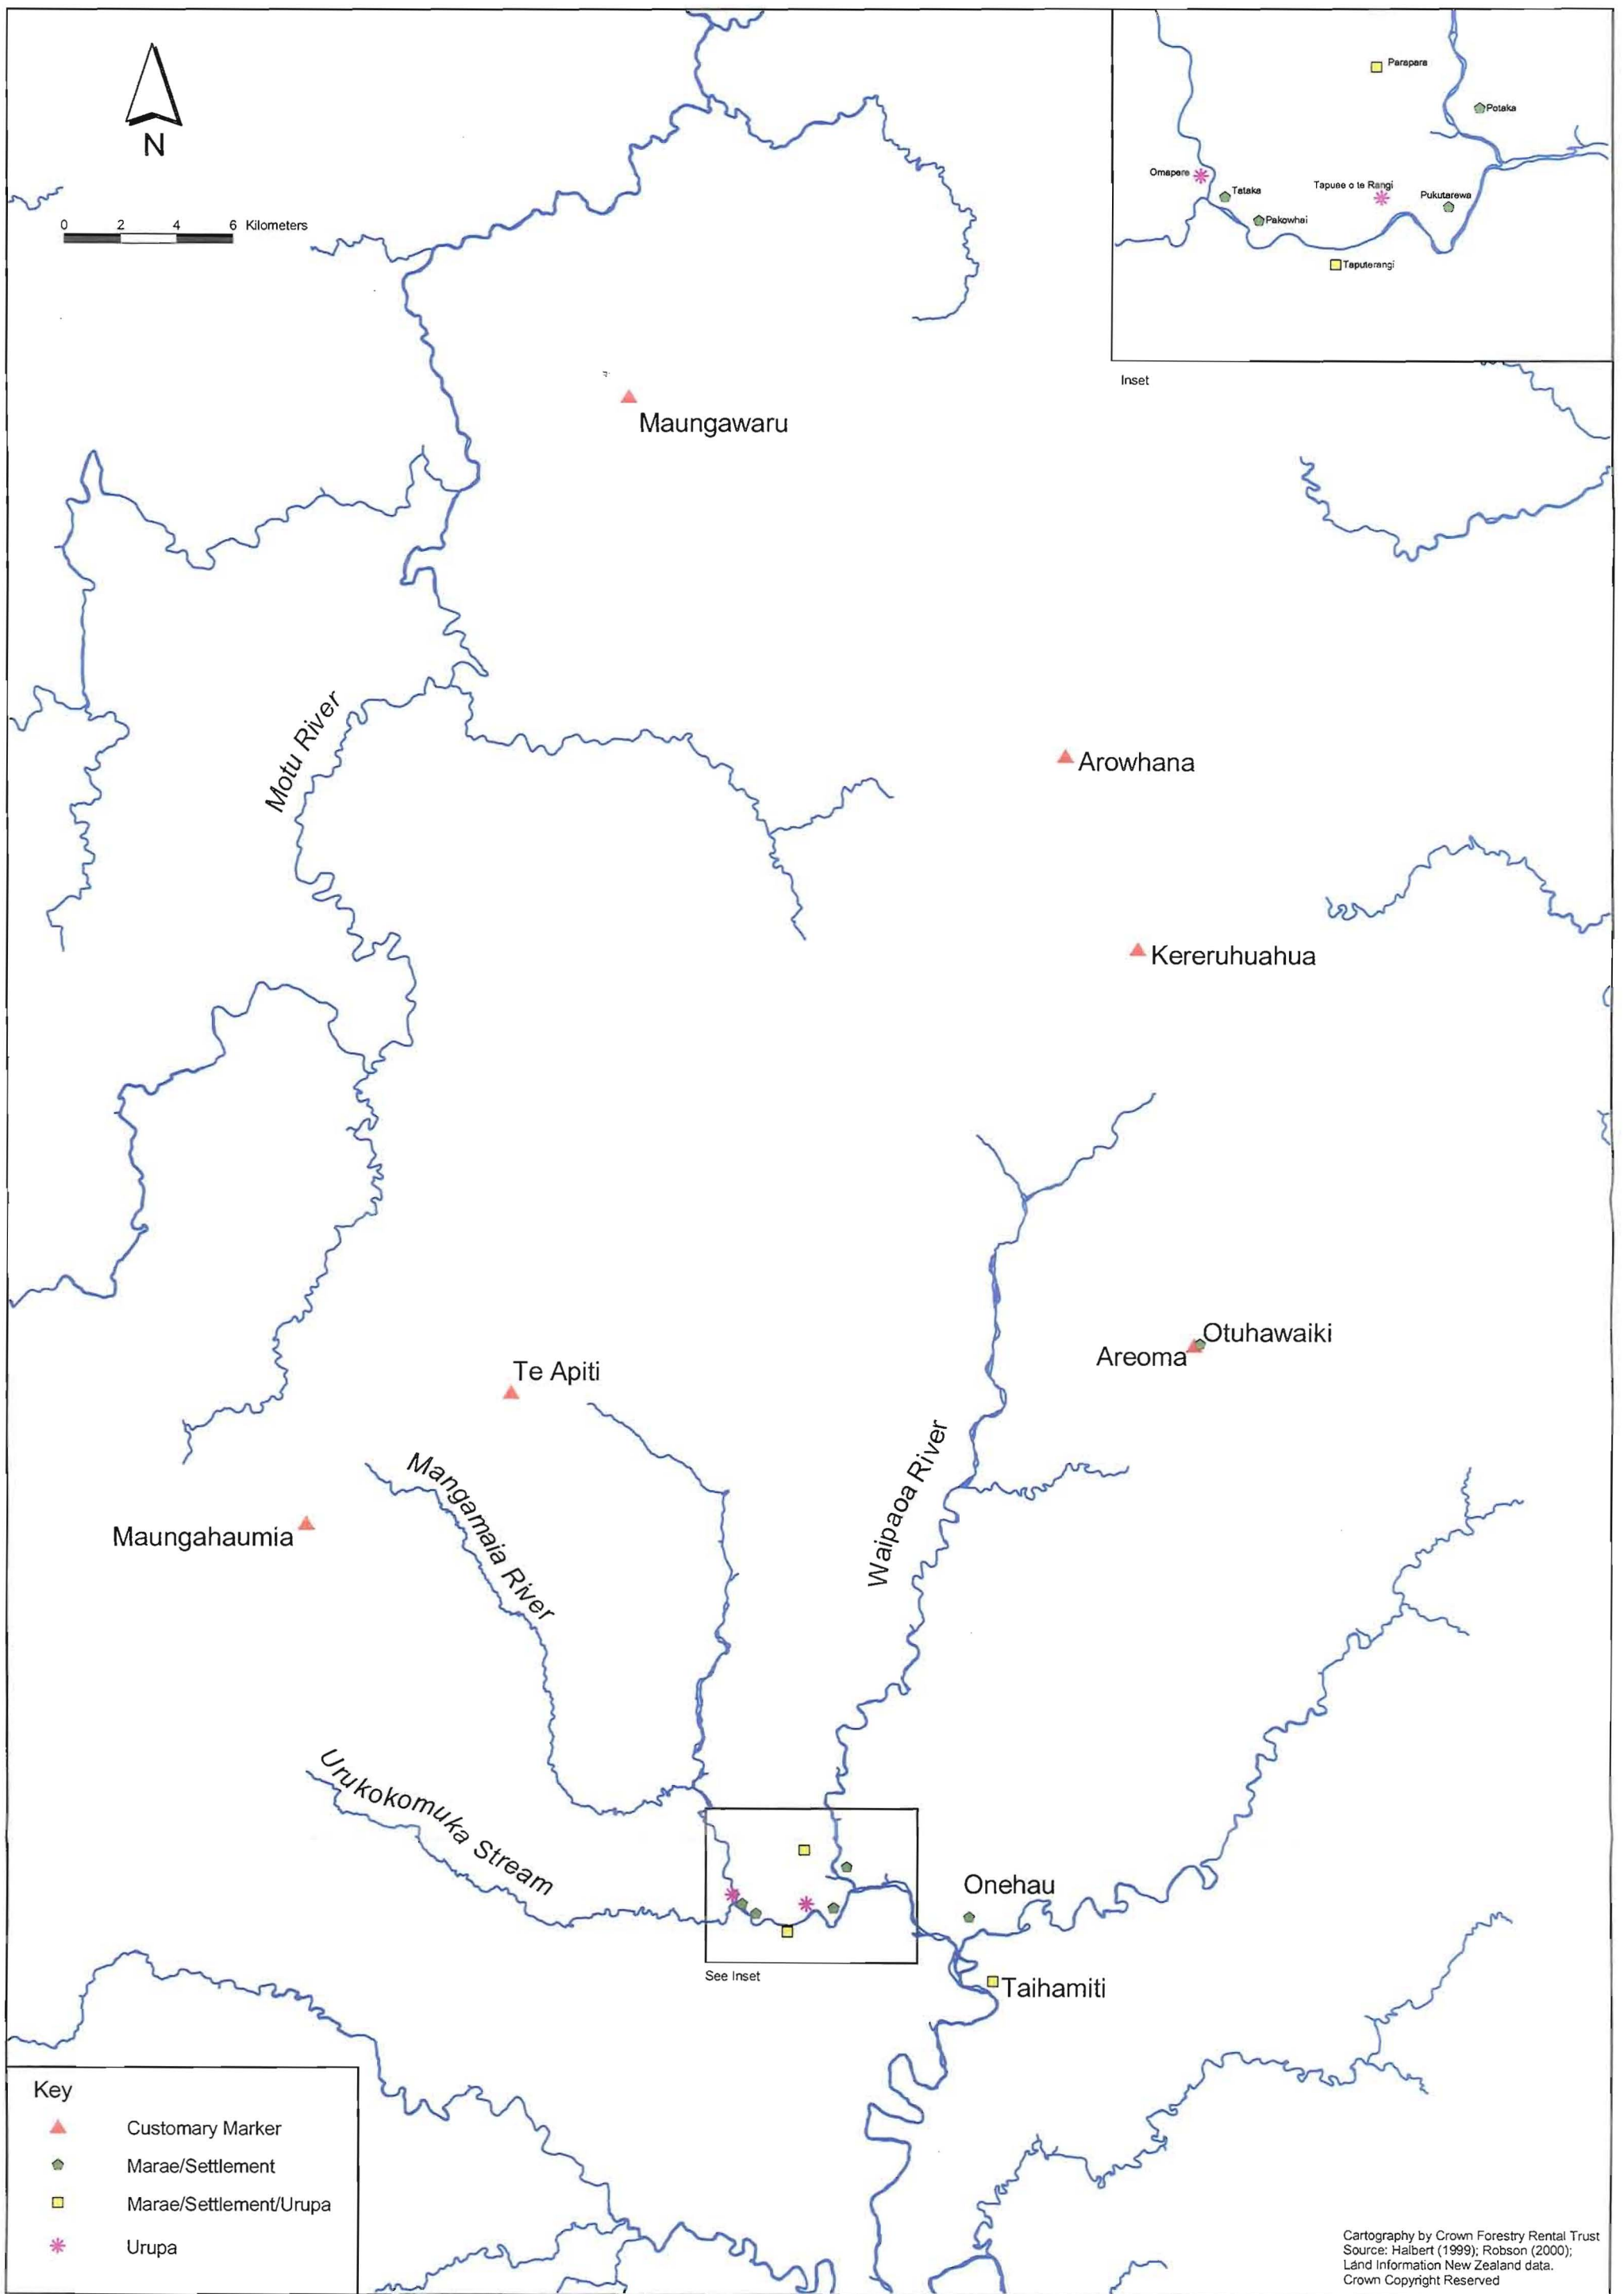

OFFICIAL

Wai 814 HC40

Ngariki Kaiputahi

GIS Map Booklet

Moka Apiti
Crown Forestry Rental Trust
January, 2001

Table of Content

1. Traditional Rohe of Ngariki Kaiputahi
2. Places of Significance to Ngariki Kaiputahi
3. Traditional Rohe of Ngariki Kaiputahi and Land Blocks

Map 1 Traditional Rohe of Ngariki Kaiputahi

Map 2 Places of Significance to Ngariki Kaiputahi

Map 3 Traditional Rohe of Ngariki Kaiputahi and Land Blocks

Cartography by Crown Forestry Rental Trust
 Source: Halbert (1999); Robson (2000);
 Land Information New Zealand data.
 Crown Copyright Reserved