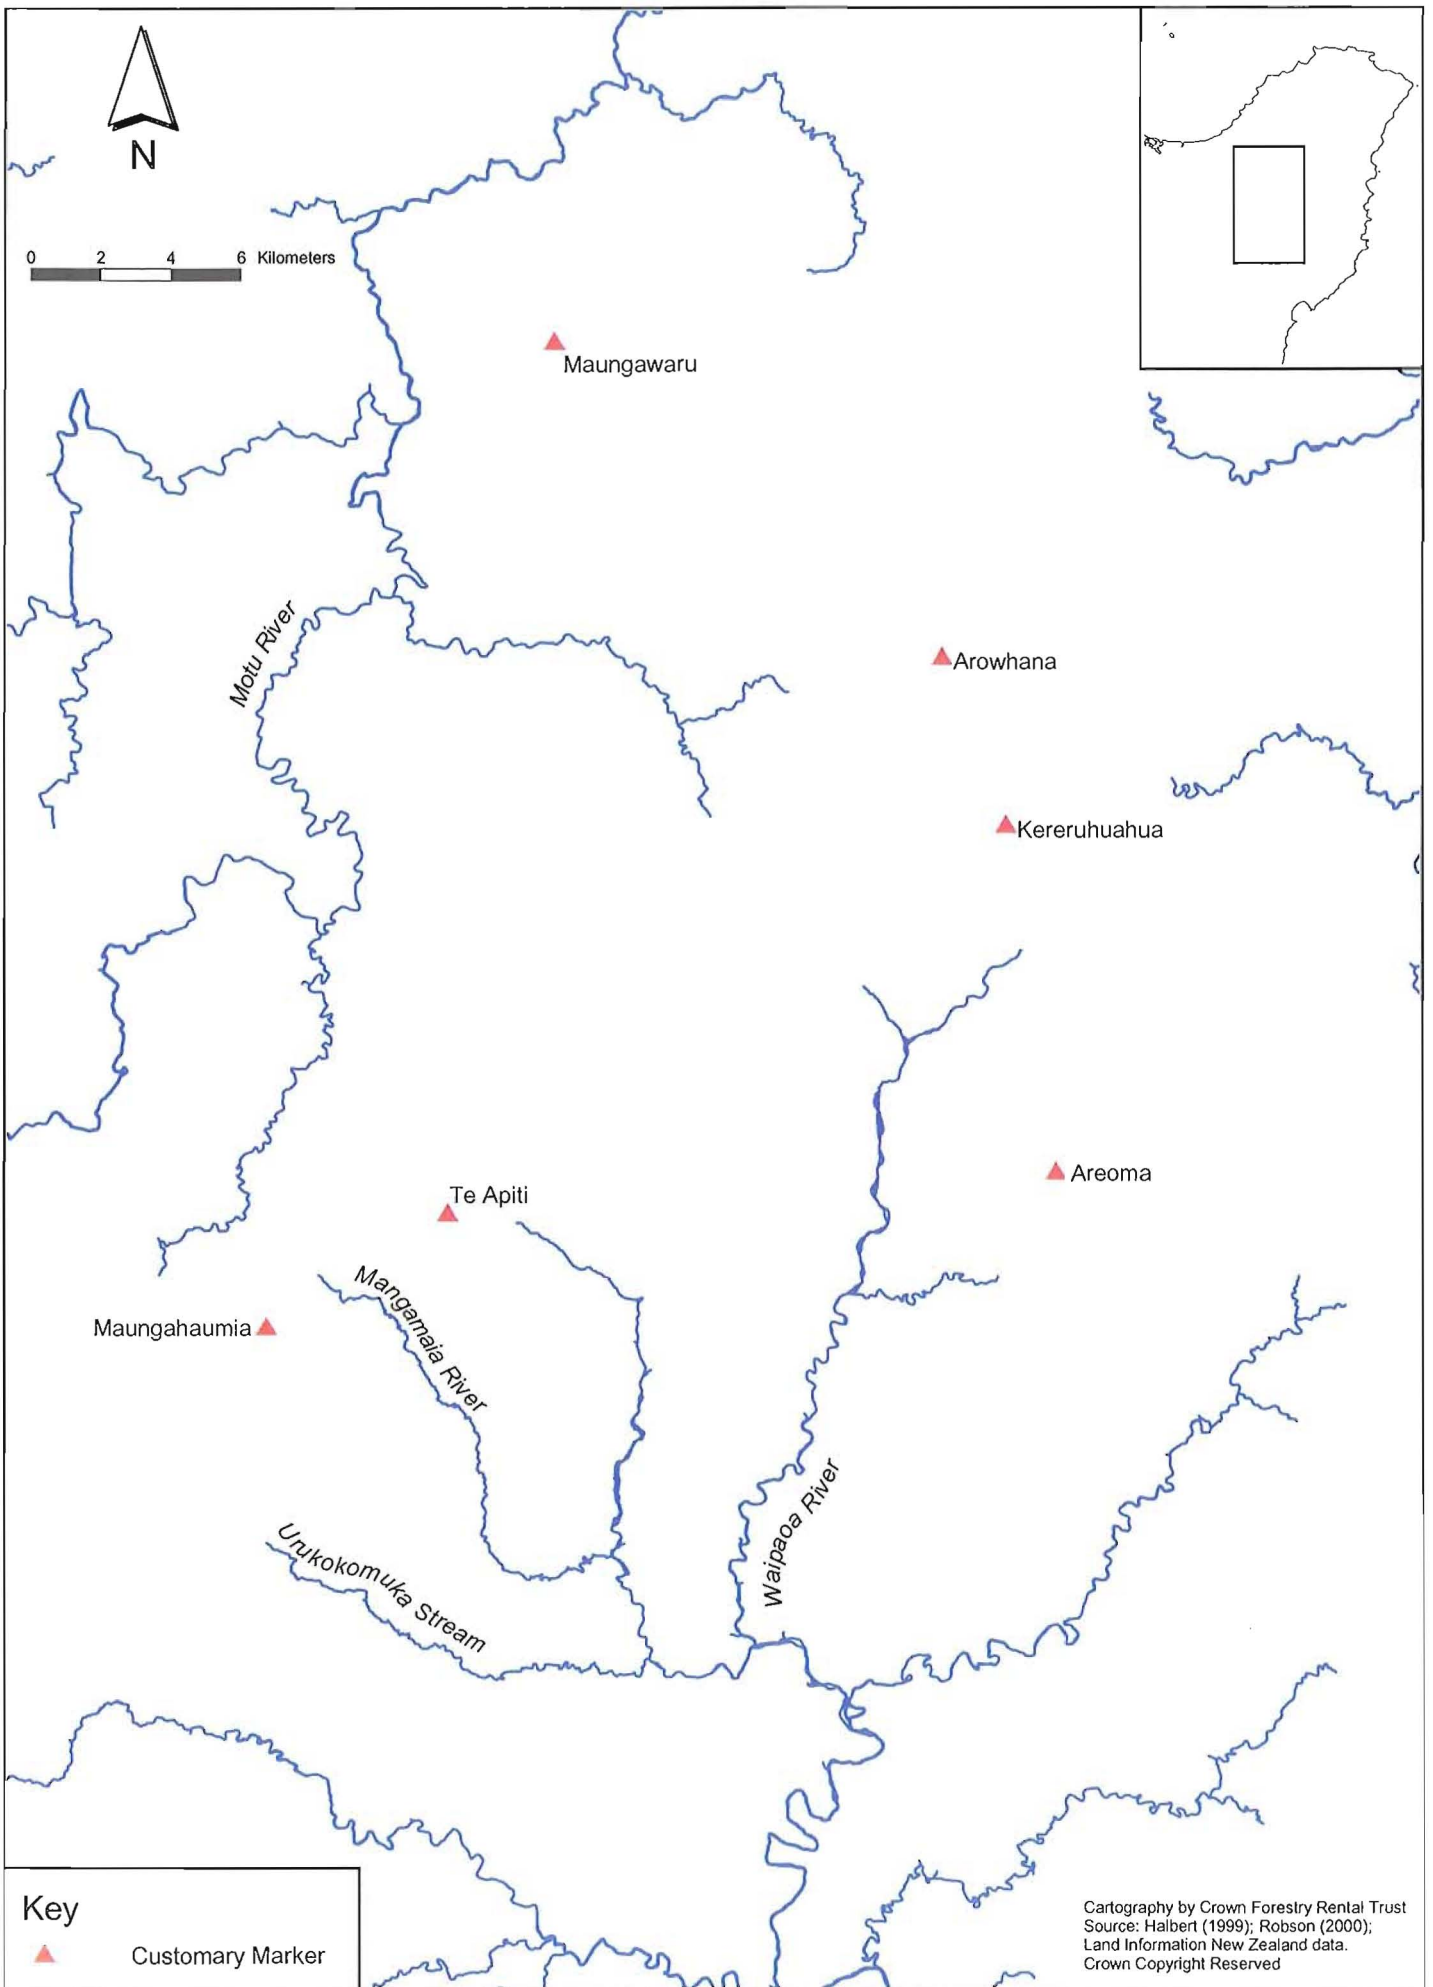

OFFICIAL

Wai 814 HC40

Ngariki Kaiputahi

GIS Map Booklet

Moka Apiti
Crown Forestry Rental Trust
January, 2001

Table of Content

1. Traditional Rohe of Ngariki Kaiputahi
2. Places of Significance to Ngariki Kaiputahi
3. Traditional Rohe of Ngariki Kaiputahi and Land Blocks

Map 1 Traditional Rohe of Ngariki Kaiputahi

Map 2 Places of Significance to Ngariki Kaiputahi

Map 3 Traditional Rohe of Ngariki Kaiputahi and Land Blocks

Cartography by Crown Forestry Rental Trust
 Source: Halbert (1999); Robson (2000);
 Land Information New Zealand data.
 Crown Copyright Reserved