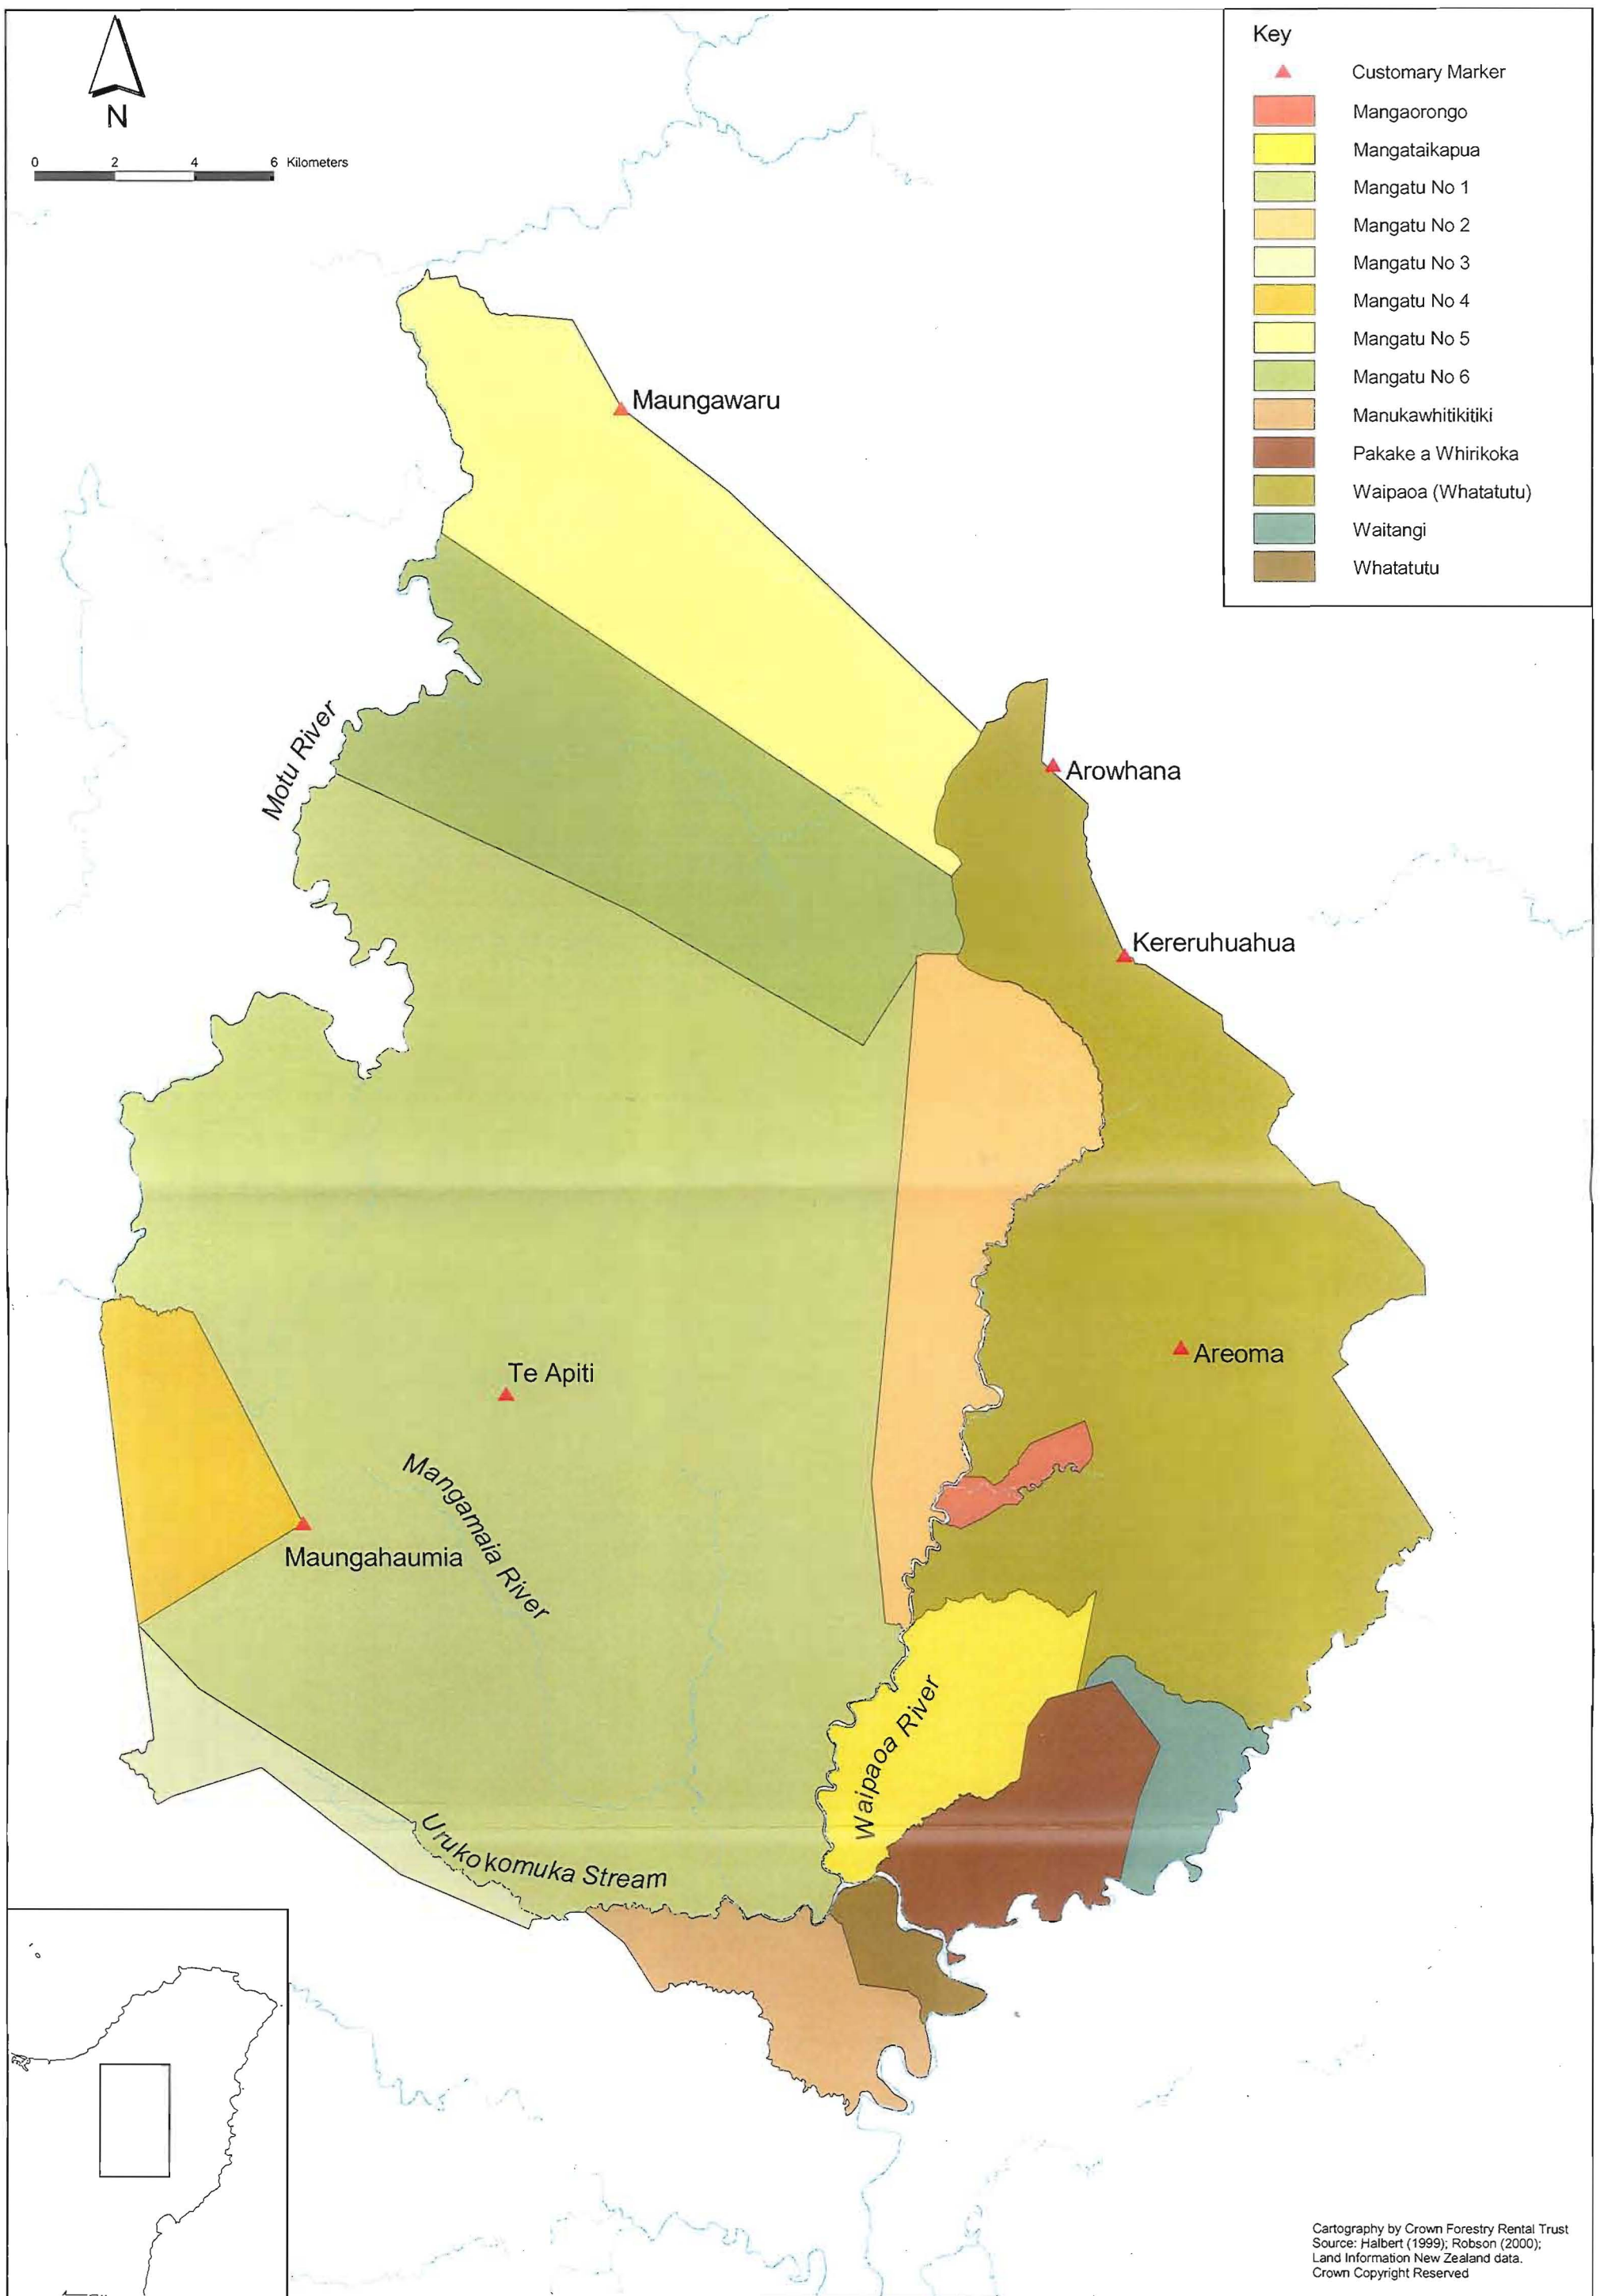

OFFICIAL

Wai 814 HC40

Ngariki Kaiputahi

GIS Map Booklet

Moka Apiti
Crown Forestry Rental Trust
January, 2001

Table of Content

1. Traditional Rohe of Ngariki Kaiputahi
2. Places of Significance to Ngariki Kaiputahi
3. Traditional Rohe of Ngariki Kaiputahi and Land Blocks

Map 1 Traditional Rohe of Ngariki Kaiputahi

Map 2 Places of Significance to Ngariki Kaiputahi

Map 3 Traditional Rohe of Ngariki Kaiputahi and Land Blocks

Cartography by Crown Forestry Rental Trust
 Source: Halbert (1999); Robson (2000);
 Land Information New Zealand data.
 Crown Copyright Reserved